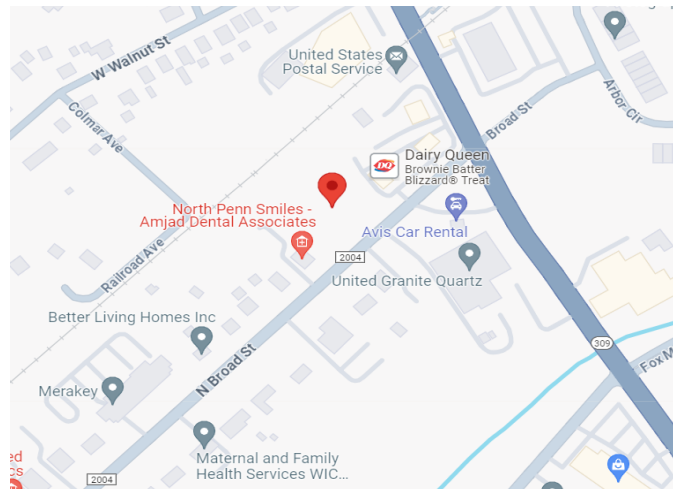

**2618 N Broad St, Suite 125  
Colmar, PA 18915  
Tel: 215-402-0800 Fax: 215-836-2429**

**Directions:**

**From Allentown/Quakertown:**

- Take 309 South to Colmar
- Right Turn onto North Broad Street
- Office will be on the right next to the Dairy Queen

**From Philadelphia:**

- Take 309 North to North Broad Street
- Left Turn onto North Broad St
- Office will be on the right next to the Dairy Queen

**From Northeast Extension of PA turnpike:**

- Take northeast extension (route 476) to Kulpsville/Lansdale/Harleysville exit
- Make Right onto Sumneytown Pike, follow approximately 2.7 miles to South Broad Street
- Turn left onto South Broad Street follow for Approximately 4 Miles
- Office will be on the left next to the Dairy Queen

**\*\*\*Office is located by Yum Yum Donuts and directly next to Dairy Queen\*\*\***